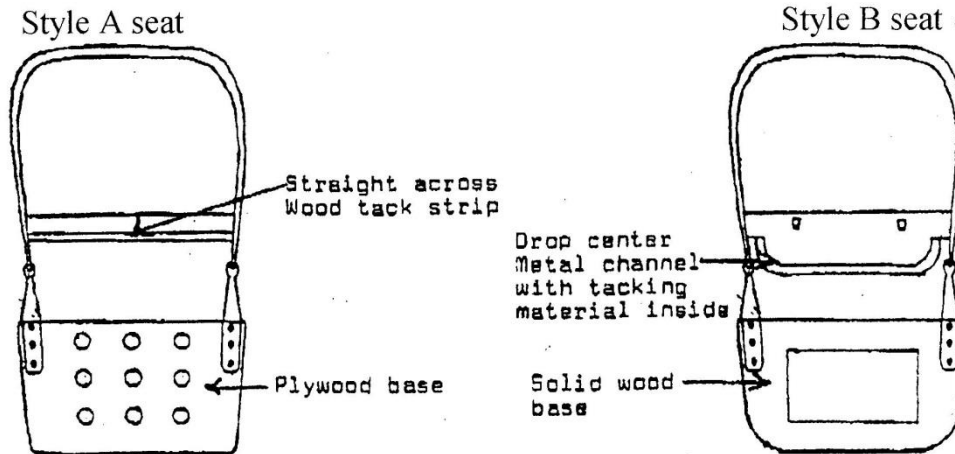

Please initial by the seat style you have: A _____ B _____

Is the car body style
Steelback _____ Leatherback _____