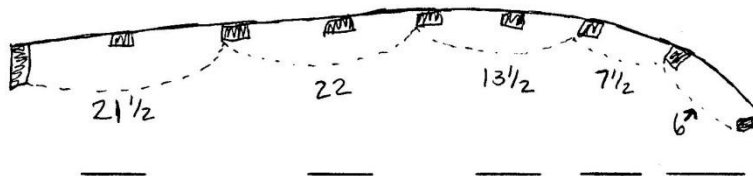

Interior kit

1930-31 Victoria (add \$300.00 for Brown Bedford Cord).....\$4,100.00

Carpet

Our floor carpet is the wool square weave pattern as original. All sides are bias bound, includes a sewn on pyramid rubber heel pad, correct cutout detailing with the fastener set.

Classique Upholstery

30350 Akerson St
Lindstrom, MN 55045

(651) 484-9022
1-800-208-9032

Web Site: www.ClassiqueUpholstery.com
E-Mail: Mike@ClassiqueUpholstery.com

**1930-31 Ford Victoria
Headliner measurement information**

Variations are found in cars with the wood bow construction. We ask that you check the measurements below ~ please write your measurements next to the approximates we have provided. Measurements should be taken from the front of one bow to the front of the next bow.